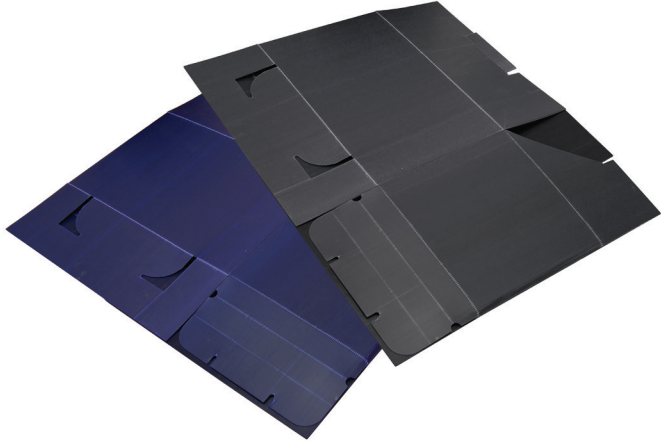

Delivered in the flat

Tuck-in Flaps to avoid use of sticky tape for sealing

Printable with choice of colour in Company Logo

H-lock for easy assembly and disassembly

Returnable and reusable - specific amount refundable when returned for recycling